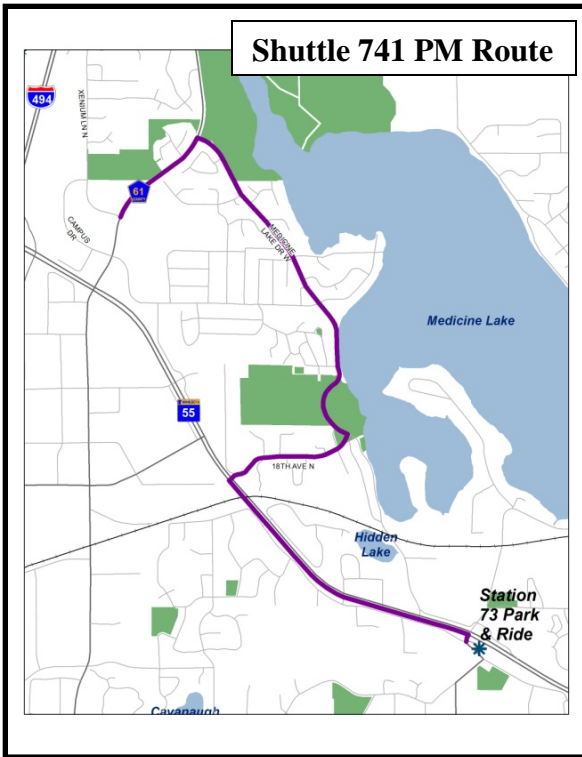

AM Temporary Route Shuttle 741

Annapolis Ln & County Rd 9	Xenium Ln & 34 th Ave	NW Blvd & Campus Dr	NW Blvd & W Medicine Lake Dr	W Med Lake Dr & 26 th Ave	W. Med Lake Dr & 18 th Ave	Station 73
5:57	6:00	6:02	6:04	6:05	6:06	6:15
6:22	6:25	6:27	6:29	6:30	6:31	6:40
6:57	7:00	7:02	7:04	7:05	7:06	7:15
7:28	7:31	7:33	7:35	7:36	7:37	7:46
7:57	8:00	8:02	8:04	8:05	8:06	8:15

PM Temporary Route Shuttle 741

Station 73	W Medicine Lake Dr & 26 th Ave	NW Blvd & W Medicine Lake Dr	NW Blvd & Xenium Ln
4:06	4:12	4:14	4:16
4:39	4:45	4:47	4:49
5:12	5:18	5:20	5:22
5:39	5:45	5:47	5:49
6:16	6:22	6:24	6:26

AM Route 777 Regular Schedule

Peony & Old Rockford Rd	Schmidt Lk Rd & Vicksburg	Reserve Station	CR 9 & Fernbrook	Xenium Ln & 34 th Ave	Station 73	2 nd Ave S & 7 th St	2 nd Ave S & Washington
5:43	5:47	5:51	6:00	6:04	6:17	6:40	6:43
6:14	6:18	6:22	6:31	6:35	6:48	7:11	7:14
6:46	6:50	6:54	7:03	7:07	7:20	7:43	7:46
7:13	7:17	7:21	7:30	7:34	7:47	8:10	8:13
7:40	7:44	7:48	7:57	8:01	8:14	8:37	8:40

PM Route 777 Regular Schedule

Marquette & Washington	Marquette & 4 th St	Station 73	Xenium Ln & 34 th Ave	CR 9 & Fernbrook	Reserve Station	Schmidt Lk Rd & Vicksburg	Peony & Old Rockford Rd
3:36	3:37	4:06	4:18	4:23	4:29	4:35	4:38
4:09	4:10	4:39	4:51	4:56	5:02	5:08	5:11
4:40	4:41	5:10	5:22	5:27	5:33	5:39	5:42
5:09	5:10	5:39	5:51	5:56	6:02	6:08	6:11
5:46	5:47	6:16	6:28	6:33	6:39	6:45	6:48