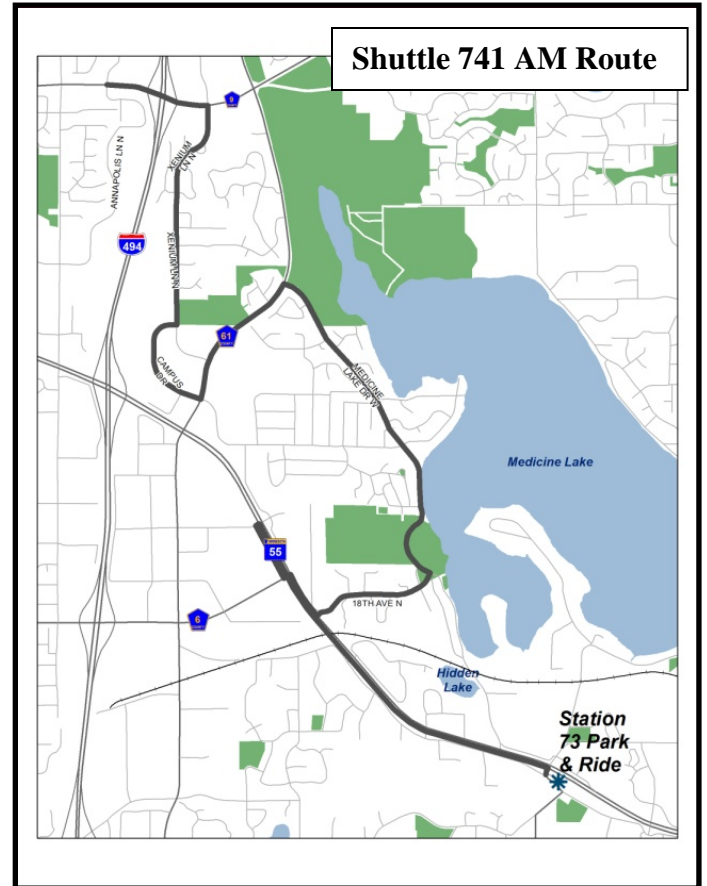

AM Temporary Route Shuttle 741

Annapolis Ln & County Rd 9	Xenium Ln & 34 th Ave	NW Blvd & Campus Dr	NW Blvd & W Medicine Lake Dr	W Med Lake Dr & 26 th Ave	W. Med Lake Dr & 18 th Ave	Station 73
5:57	6:00	6:02	6:04	6:05	6:06	6:15
6:22	6:25	6:27	6:29	6:30	6:31	6:40
6:57	7:00	7:02	7:04	7:05	7:06	7:15
7:28	7:31	7:33	7:35	7:36	7:37	7:46
7:57	8:00	8:02	8:04	8:05	8:06	8:15

PM Temporary Route Shuttle 741

Station 73	W Medicine Lake Dr & 26 th Ave	NW Blvd & W Medicine Lake Dr	NW Blvd & Xenium Ln
4:06	4:12	4:14	4:16
4:39	4:45	4:47	4:49
5:12	5:18	5:20	5:22
5:39	5:45	5:47	5:49
6:16	6:22	6:24	6:26

AM Route 777 Regular Schedule

Peony & Old Rockford Rd	Schmidt Lk Rd & Vicksburg	Reserve Station	CR 9 & Fernbrook	Xenium Ln & 34 th Ave	Station 73	2 nd Ave S & 7 th St	2 nd Ave S & Washington
5:43	5:47	5:51	6:00	6:04	6:17	6:40	6:43
6:14	6:18	6:22	6:31	6:35	6:48	7:11	7:14
6:46	6:50	6:54	7:03	7:07	7:20	7:43	7:46
7:13	7:17	7:21	7:30	7:34	7:47	8:10	8:13
7:40	7:44	7:48	7:57	8:01	8:14	8:37	8:40

PM Route 777 Regular Schedule

Marquette & Washington	Marquette & 4 th St	Station 73	Xenium Ln & 34 th Ave	CR 9 & Fernbrook	Reserve Station	Schmidt Lk Rd & Vicksburg	Peony & Old Rockford Rd
3:36	3:37	4:06	4:18	4:23	4:29	4:35	4:38
4:09	4:10	4:39	4:51	4:56	5:02	5:08	5:11
4:40	4:41	5:10	5:22	5:27	5:33	5:39	5:42
5:09	5:10	5:39	5:51	5:56	6:02	6:08	6:11
5:46	5:47	6:16	6:28	6:33	6:39	6:45	6:48